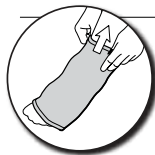

Elastic

KNEE

Support

Improved fit and feel! This lightweight elastic knit provides firm support and maintains full range of movement for stiff, weak or sore knees. The contour design prevents bunching and slippage, ensuring a proper fit. A stretch panel over the knee cap and behind the knee provides improved comfort. New wider edges minimize skin marks and prevent rolling.

- Contour design prevents bunching
- Custom top weave prevents rolling
- Contains Natural Rubber Latex
- Fits left or right
- FSA Eligible

6402A White Medium

6403A White Large

6404A White Extra Large

FITS LEFT OR RIGHT

SIZING: Measure around center of knee

Medium 14.0 - 16.0 in • 35.0 - 40.6 cm

Large 16.0 - 19.0 in • 40.6 - 48.2 cm

Extra Large 19.0 - 21.0 in • 48.2 - 53.3 cm

1

Place foot in sleeve

2

Pull up to center over knee cap